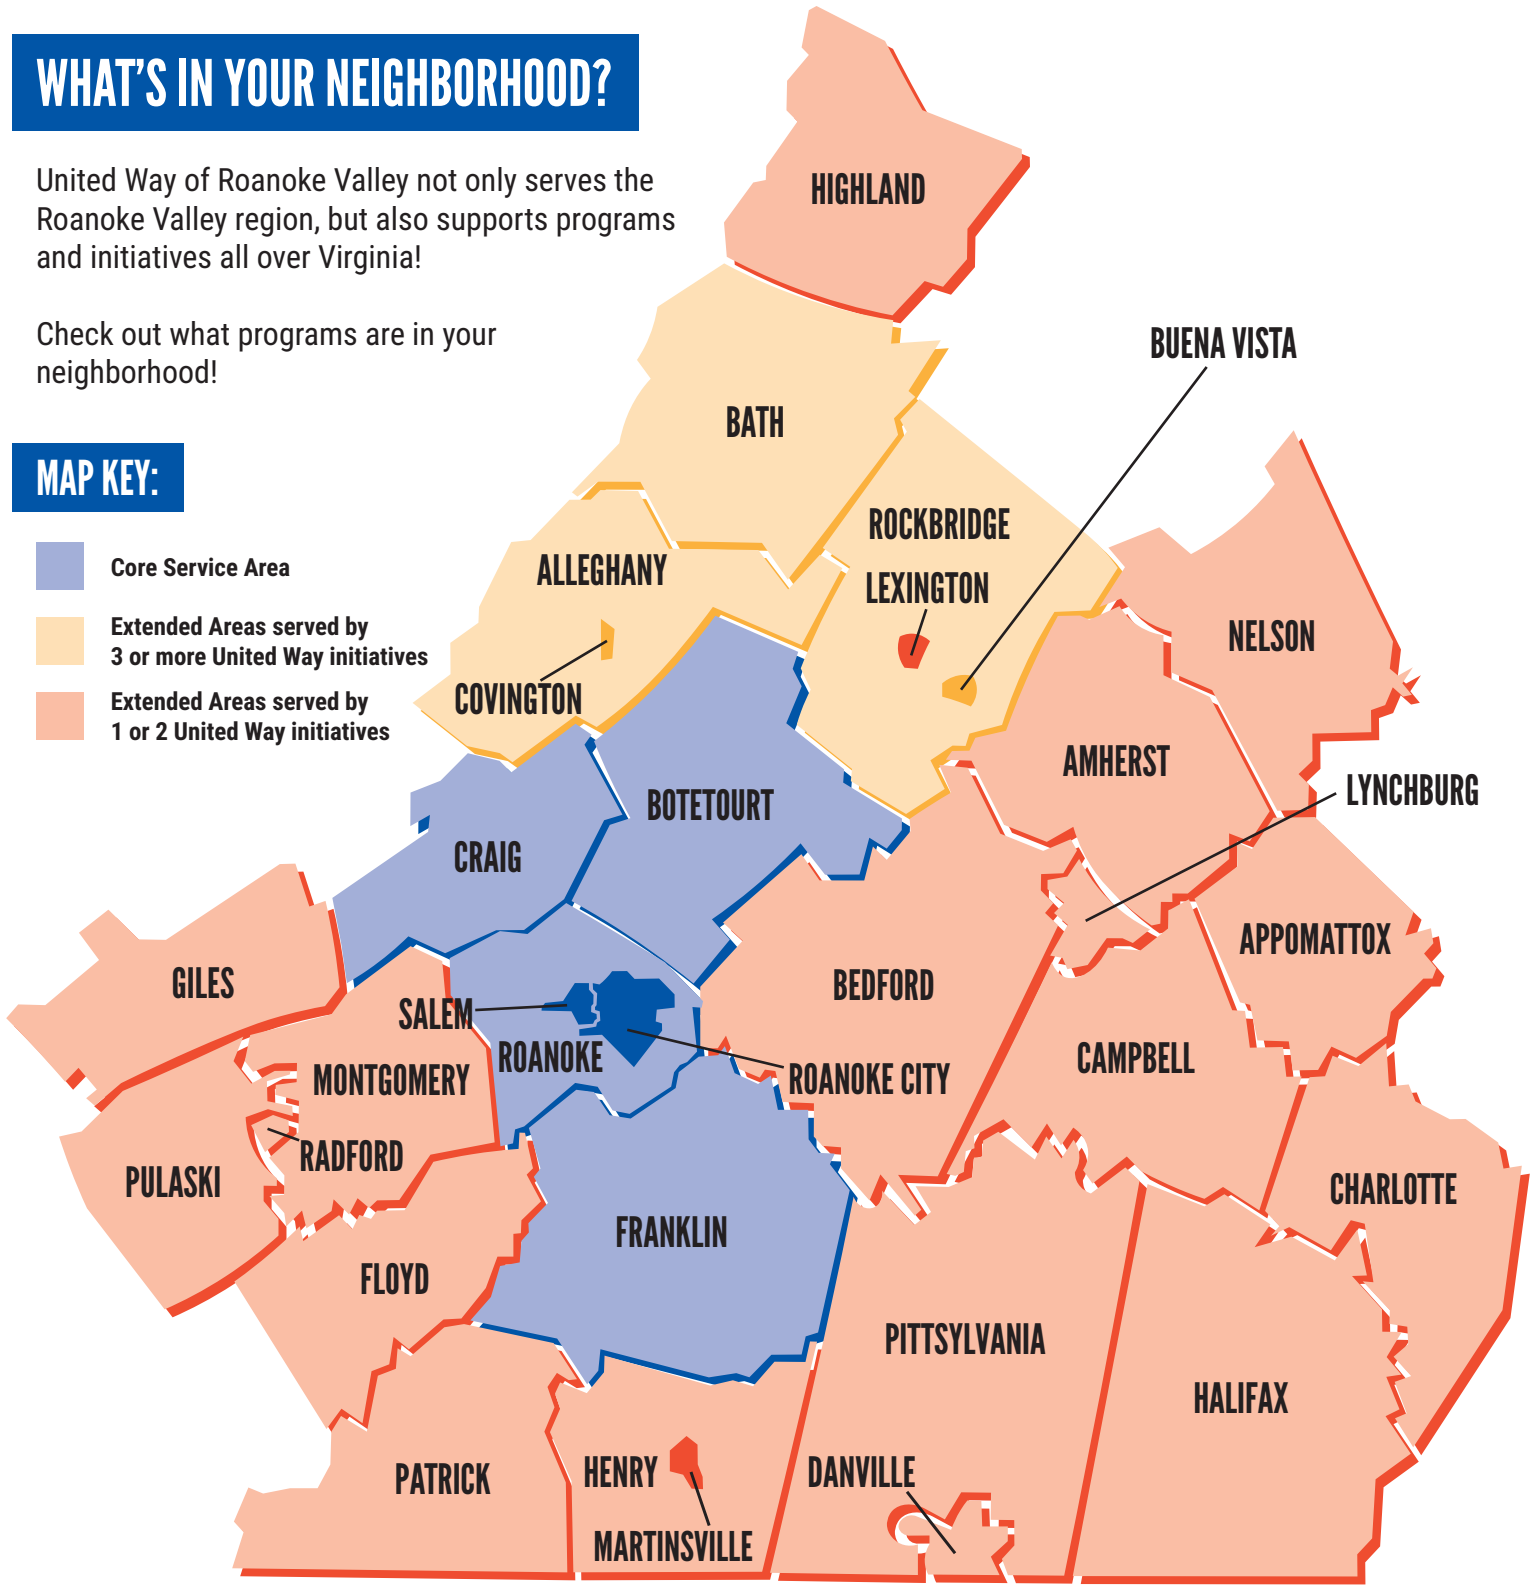

WHAT'S IN YOUR NEIGHBORHOOD?

United Way of Roanoke Valley not only serves the Roanoke Valley region, but also supports programs and initiatives all over Virginia!

Check out what programs are in your neighborhood!

MAP KEY:

-  Core Service Area
-  Extended Areas served by 3 or more United Way initiatives
-  Extended Areas served by 1 or 2 United Way initiatives

Serving Our Core Service Area:

Serving Additional Areas: